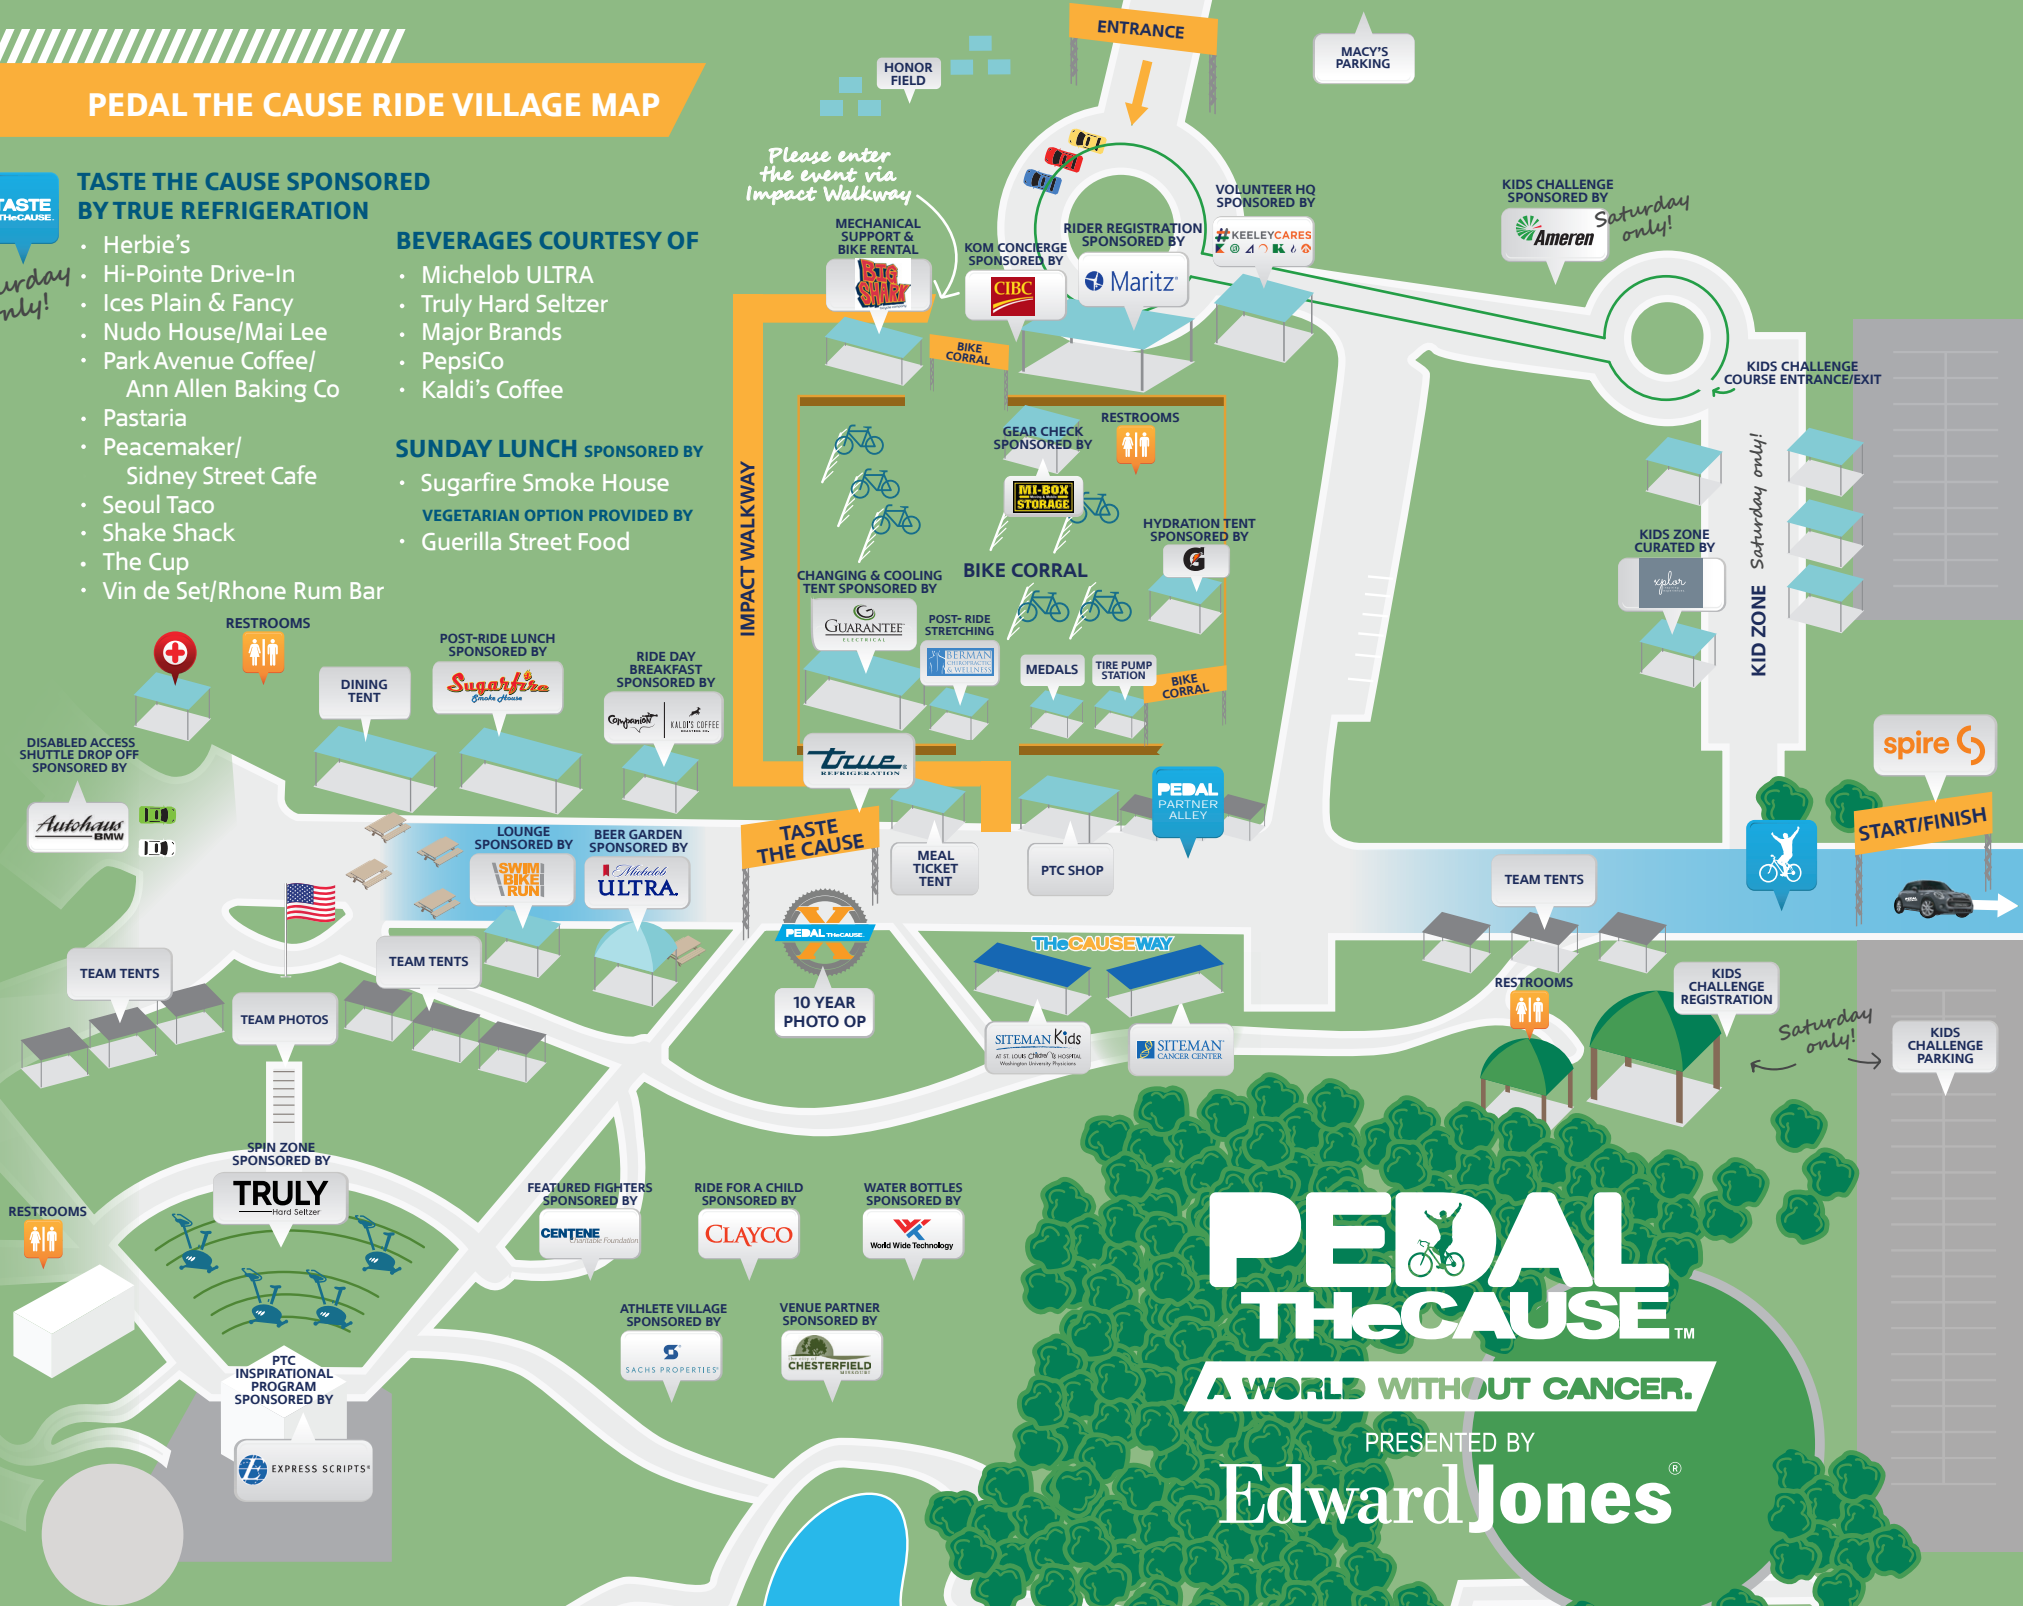

# PEDAL THE CAUSE RIDE VILLAGE MAP

TASTE THE CAUSE

## TASTE THE CAUSE SPONSORED BY TRUE REFRIGERATION

*Saturday only!*

- Herbie's
- Hi-Pointe Drive-In
- Ices Plain & Fancy
- Nudo House/Mai Lee
- Park Avenue Coffee/ Ann Allen Baking Co
- Pastaria
- Peacemaker/ Sidney Street Cafe
- Seoul Taco
- Shake Shack
- The Cup
- Vin de Set/Rhone Rum Bar

## BEVERAGES COURTESY OF

- Michelob ULTRA
- Truly Hard Seltzer
- Major Brands
- PepsiCo
- Kaldi's Coffee

## SUNDAY LUNCH SPONSORED BY

- Sugarfire Smoke House
- VEGETARIAN OPTION PROVIDED BY
- Guerilla Street Food